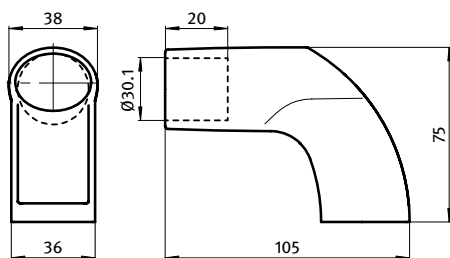

Endstücke für Systemgriff

End Pieces for System Handle

Beschreibung Kunststoff PA zur Montage auf Türen, Klappen und Aluminiumprofile

Material Kunststoff PA, glaskugelverstärkt

Farbe schwarz

Befestigung vorderseitig mit Innensechskant-Schrauben, rückseitig mit Schrauben und in die Abdeckkappen eingelegten Muttern M8

Liefereinheit 10 Sets

Extras weitere Farben auf Anfrage

Description Nylon PA To mount on doors, flaps and aluminum profiles

Material Nylon PA, glass ball reinforced

Color Black

Fastening From the front with hexagon screws From the back with screws and with M8 nuts inserted into the cover caps

Pack Quantity 10 sets

Specials Other colors on request